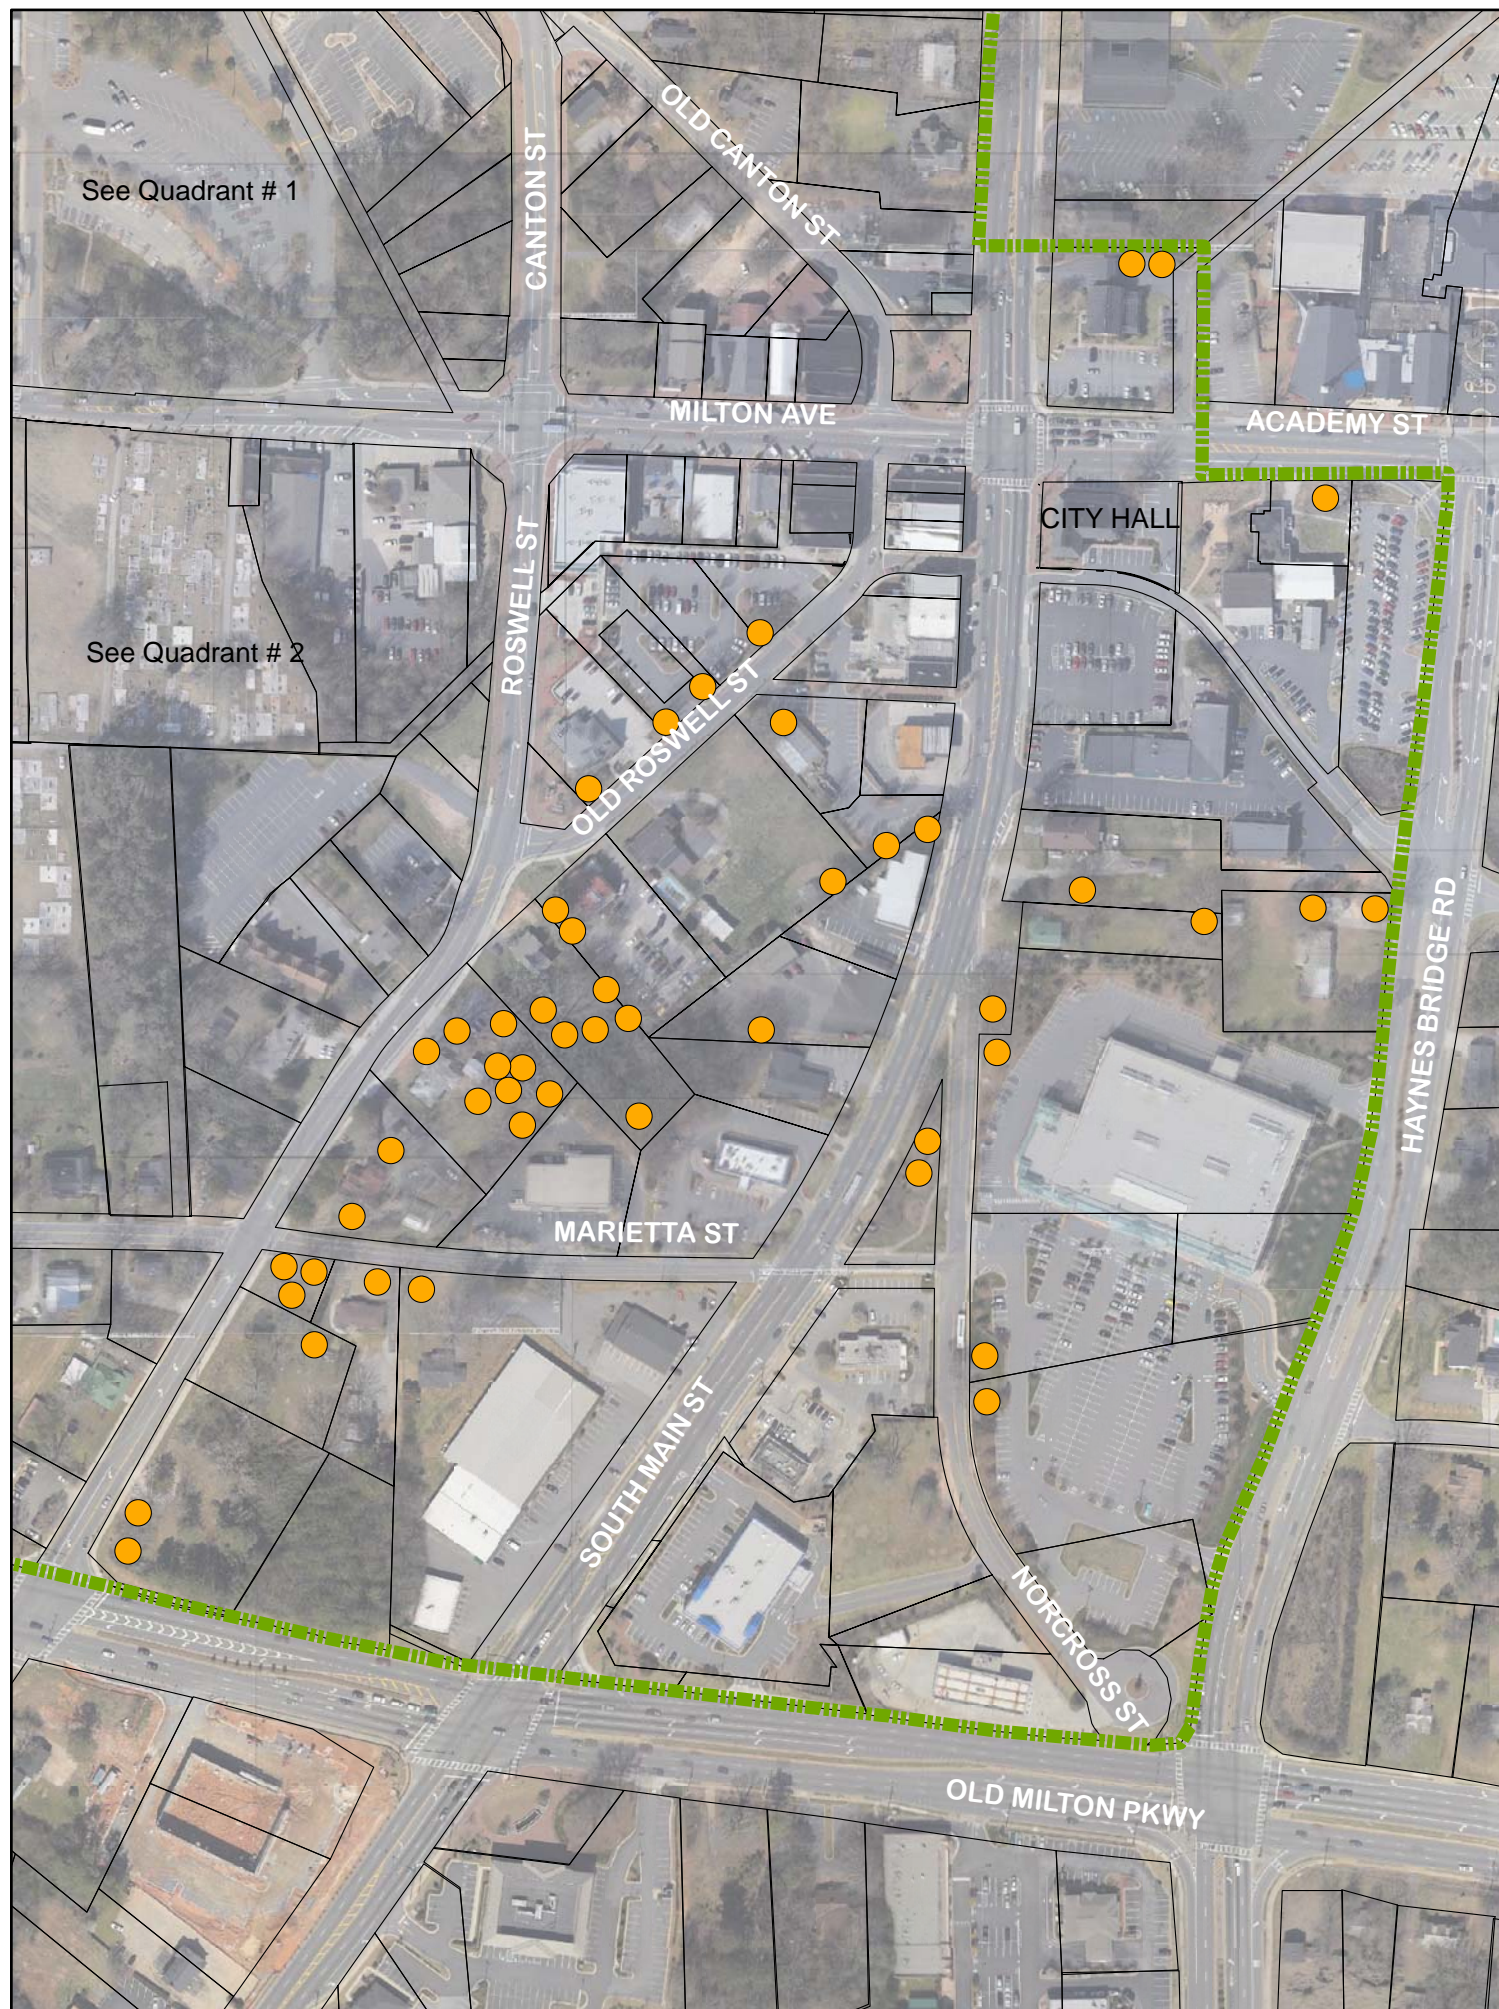

City of Alpharetta Historic Downtown Incentive Zoning District Quadrant # 4

CULTURAL ARTIFACTS &
SPECIMEN TREE LOCATIONS

Master Plan Boundary

Specimen tree

Note: Tree locations determined by visual analysis only. Actual location to be provided by a registered surveyor prior to preparation of development plans.